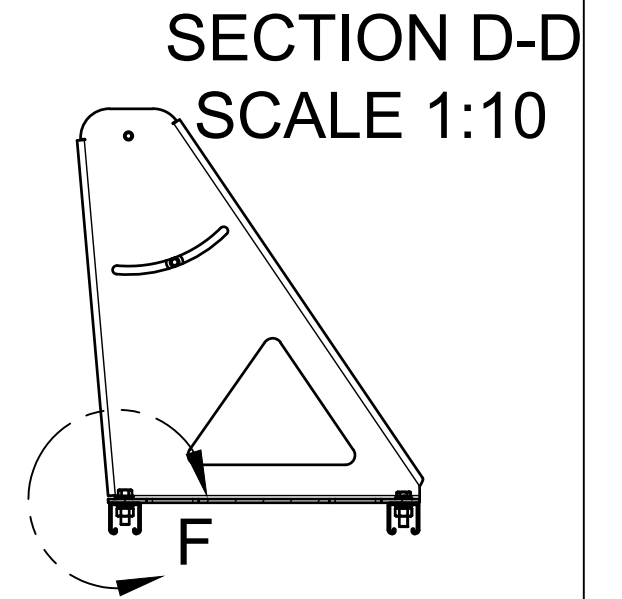

**DETAIL C  
TOP**

Bracket mounting hardware to Unstrut to be  $\frac{3}{8}$ " or larger, 316SS, or GR8+ Yellow zinc hardware.

Minimum 6 mounting locations required.

$\frac{3}{4}$ " Seal Tight Connector  
Connector to be installed onto panel, wire run through, terminations mad to loudspeaker bands, then panel sealed and permanently installed to rear of cabinet.

**DETAIL A  
REAR**

**DETAIL B  
FRONT**

Loudspeaker Wiring:  
LF 4ohm will be Red+ Black- twisted pair  
HF 8 ohm will be White+ Black- Twisted pair

**DETAILS:**

DIMENSIONS ARE IN INCHES  
TOLERANCES:  
LINEAR  $\pm 0.05$   
MACH ANGULAR  $\pm 0.5^\circ$   
BEND ANGULAR  $\pm 1^\circ$

**DETAIL E**  
**SCALE 1:8**

**DETAIL F**  
**SCALE 1:2**

DETAILS:  DIMENSIONS ARE IN INCHES TOLERANCES: LINEAR MACH ANGULAR BEND ANGULAR		THE INFORMATION CONTAINED IN THIS DOCUMENT IS THE SOLE PROPERTY OF <b>RMS-ACOUSTICS</b> . ANY COPY OR REPRODUCTION OF THIS DOCUMENT IN PART OR AS A WHOLE FOR THE BASIS OF MANUFACTURE OR SALE OF ANY ITEM OR APPARATUS DESCRIBED HEREIN WITHOUT WRITTEN AUTHORIZATION FROM <b>RMS-ACOUSTICS</b> IS PROHIBITED. <b>DO NOT SCALE DRAWING</b>			 <b>WWW.RMS-ACOUSTICS.COM</b> 13720 24TH ST E UNIT E110 SUMNER, WA 98390	
APPROVALS	DATE	PROJECT	SIZE	REV		
DRAWN: Ryan McCauley	7/17/2024	C24X Stadium Mount Bracket installation overview	B			
CHECKED:		2/2 SCALE 1:10			7/17/2024	