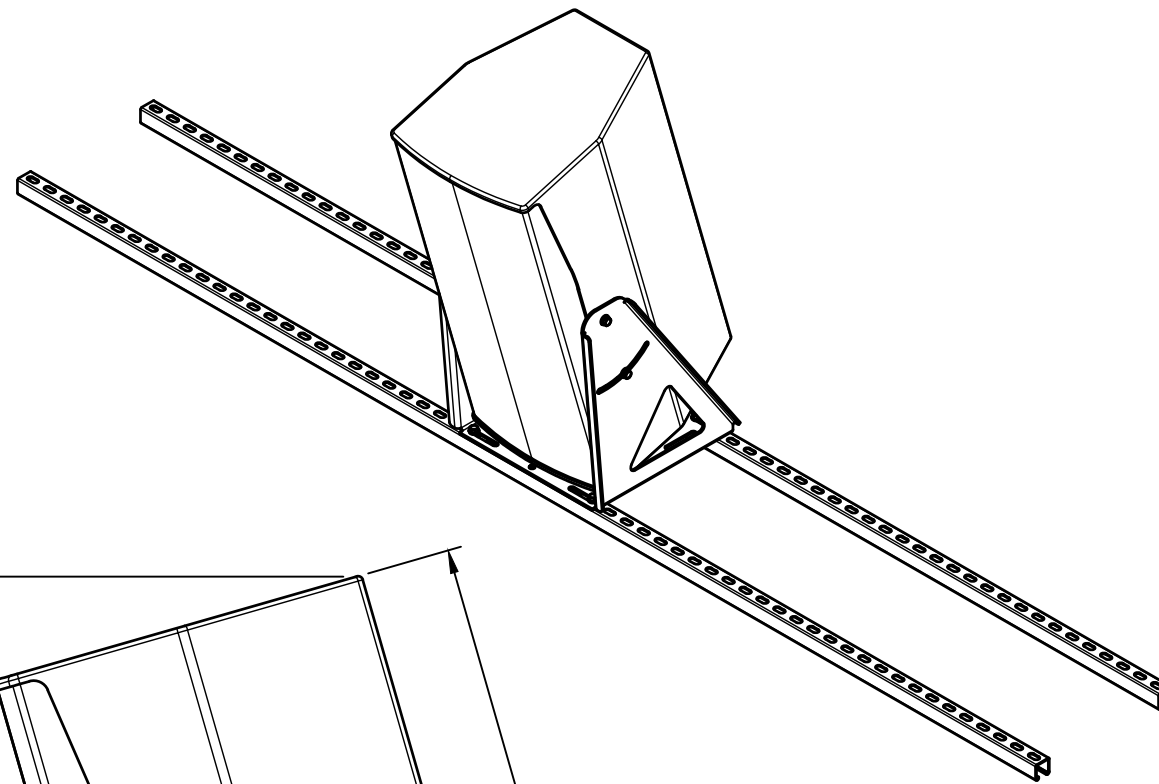

**DETAIL C  
TOP**

Bracket mounting hardware to Unstrut to be  $\frac{3}{8}$ " or larger, 316SS, or GR8+ Yellow zinc hardware.

Minimum 6 mounting locations required.

$\frac{3}{4}$ " Seal Tight Connector  
Connector to be installed onto panel, wire run through, terminations mad to loudspeaker bands, then panel sealed and permanently installed to rear of cabinet.

**DETAIL A  
REAR**

**DETAIL B  
FRONT**

Loudspeaker Wiring:  
LF 4ohm will be Red+ Black- twisted pair  
HF 8 ohm will be White+ Black- Twisted pair

**DETAILS:**

DIMENSIONS ARE IN INCHES  
TOLERANCES:  
LINEAR  $\pm 0.05$   
MACH ANGULAR  $\pm 0.5^\circ$   
BEND ANGULAR  $\pm 1^\circ$

**DETAIL E**  
**SCALE 1:8**

**DETAIL F**  
**SCALE 1:2**

DETAILS:  DIMENSIONS ARE IN INCHES TOLERANCES: LINEAR MACH ANGULAR BEND ANGULAR		THE INFORMATION CONTAINED IN THIS DOCUMENT IS THE SOLE PROPERTY OF <b>RMS-ACOUSTICS</b> . ANY COPY OR REPRODUCTION OF THIS DOCUMENT IN PART OR AS A WHOLE FOR THE BASIS OF MANUFACTURE OR SALE OF ANY ITEM OR APPARATUS DESCRIBED HEREIN WITHOUT WRITTEN AUTHORIZATION FROM <b>RMS-ACOUSTICS</b> IS PROHIBITED. <b>DO NOT SCALE DRAWING</b>			 <b>WWW.RMS-ACOUSTICS.COM</b> 13720 24TH ST E UNIT E110 SUMNER, WA 98390	
APPROVALS	DATE	PROJECT	SIZE	REV		
DRAWN: Ryan McCauley	7/17/2024	C24X Stadium Mount Bracket installation overview	B			
CHECKED:		2/2 SCALE 1:10			7/17/2024	