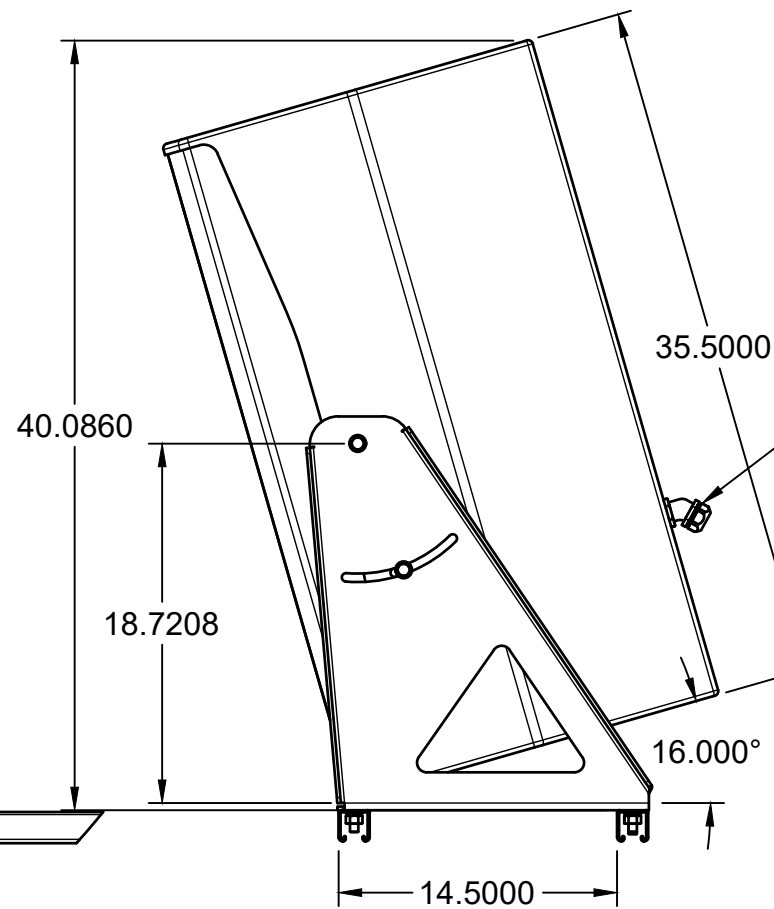

**DETAIL C  
TOP**

Bracket mounting hardware to Unstrut to be  $\frac{3}{8}$ " or larger, 316SS, or GR8+ Yellow zinc hardware.

Minimum 6 mounting locations required.

$\frac{3}{4}$ " Seal Tight Connector  
Connector to be installed onto panel, wire run through, terminations mad to loudspeaker bands, then panel sealed and permanently installed to rear of cabinet.

**DETAIL A  
REAR**

**DETAIL B  
FRONT**

Loudspeaker Wiring:  
LF 4ohm will be Red+ Black- twisted pair  
HF 8 ohm will be White+ Black- Twisted pair

**DETAILS:**

DIMENSIONS ARE IN INCHES  
TOLERANCES:  
LINEAR  $\pm 0.05$   
MACH ANGULAR  $\pm 0.5^\circ$   
BEND ANGULAR  $\pm 1^\circ$

**DETAIL E**  
**SCALE 1:8**

**DETAIL F**  
**SCALE 1:2**

DETAILS:  DIMENSIONS ARE IN INCHES TOLERANCES: LINEAR MACH ANGULAR BEND ANGULAR		THE INFORMATION CONTAINED IN THIS DOCUMENT IS THE SOLE PROPERTY OF <b>RMS-ACOUSTICS</b> . ANY COPY OR REPRODUCTION OF THIS DOCUMENT IN PART OR AS A WHOLE FOR THE BASIS OF MANUFACTURE OR SALE OF ANY ITEM OR APPARATUS DESCRIBED HEREIN WITHOUT WRITTEN AUTHORIZATION FROM <b>RMS-ACOUSTICS</b> IS PROHIBITED. <b>DO NOT SCALE DRAWING</b>			 <b>WWW.RMS-ACOUSTICS.COM</b> 13720 24TH ST E UNIT E110 SUMNER, WA 98390	
APPROVALS	DATE	PROJECT	SIZE	REV		
DRAWN: Ryan McCauley	7/17/2024	C24X Stadium Mount Bracket installation overview	B			
CHECKED:		2/2 SCALE 1:10			7/17/2024	