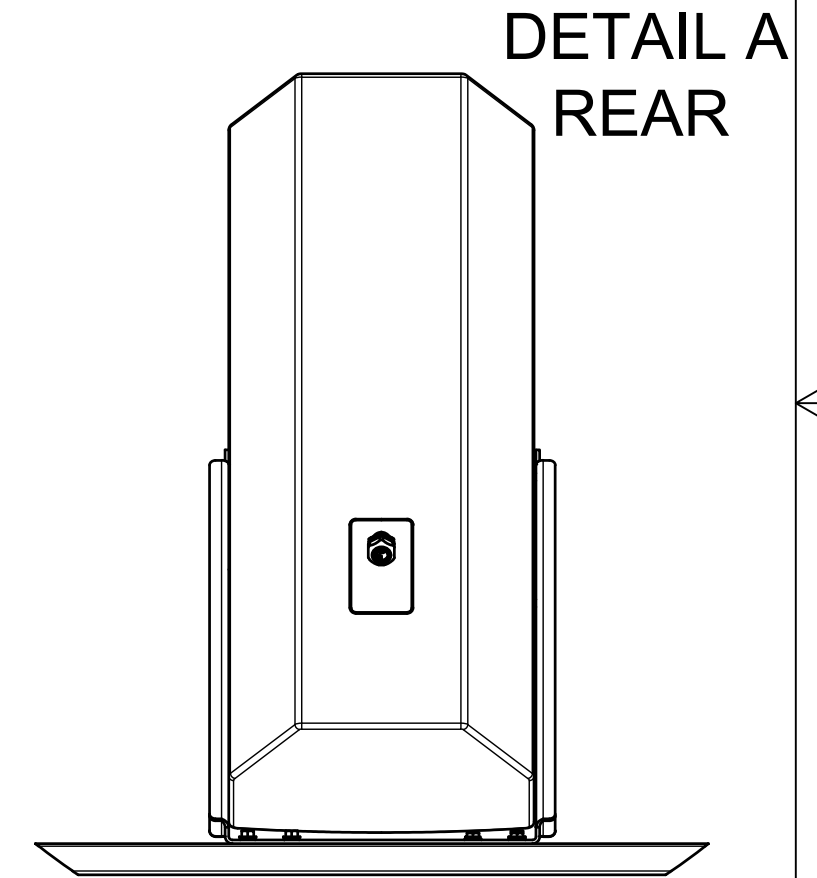

**DETAIL C  
TOP**

Bracket mounting hardware to Unstrut to be  $\frac{3}{8}$ " or larger, 316SS, or GR8+ Yellow zinc hardware.

Minimum 6 mounting locations required.

$\frac{3}{4}$ " Seal Tight Connector  
Connector to be installed onto panel, wire run through, terminations mad to loudspeaker bands, then panel sealed and permanently installed to rear of cabinet.