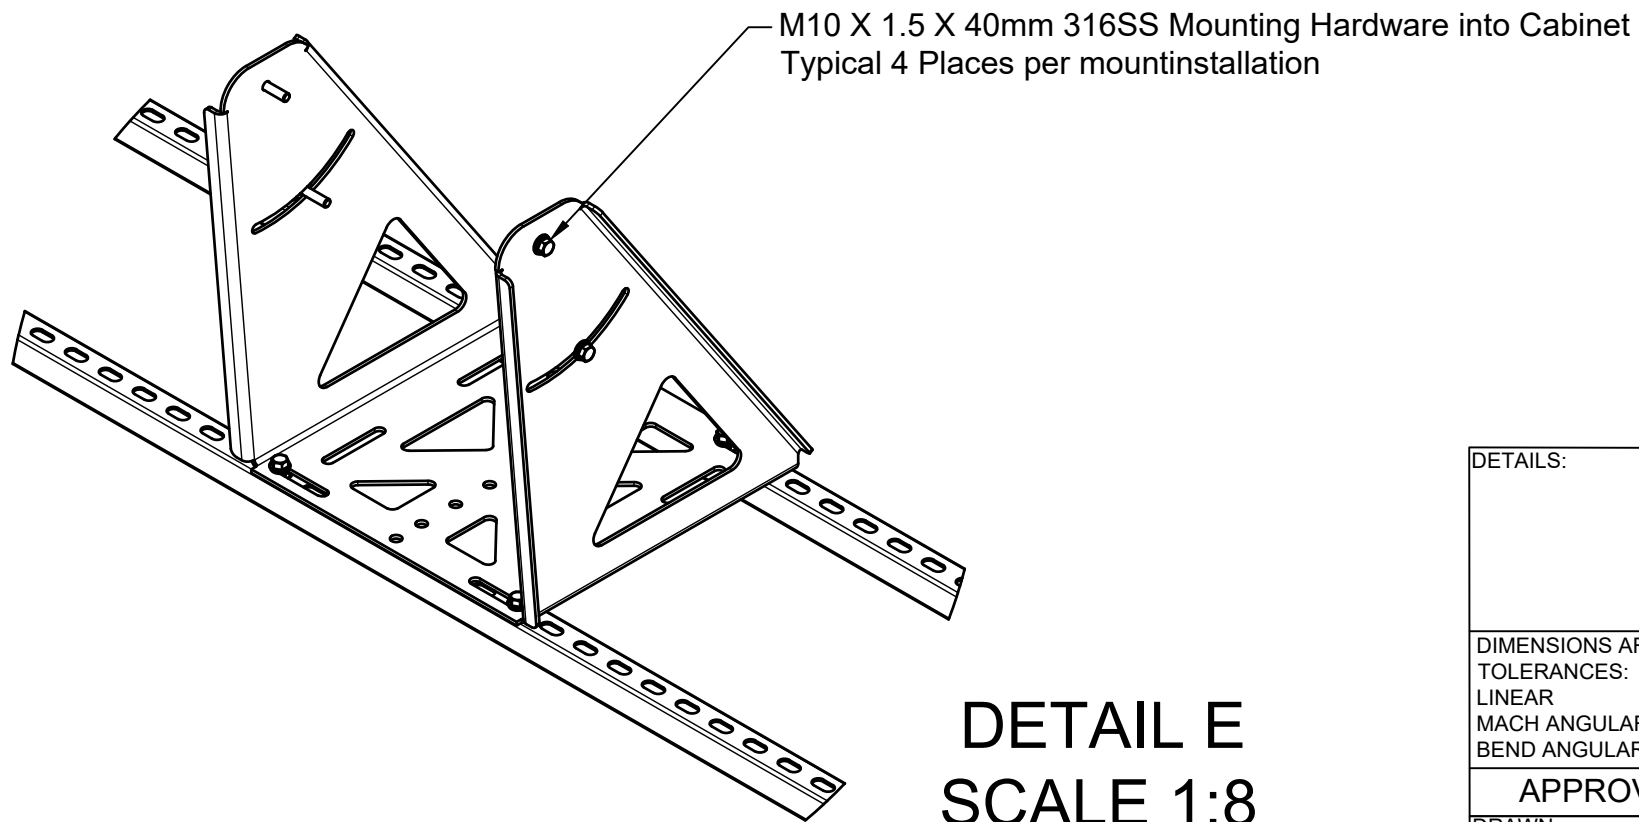

**DETAIL C  
TOP**

Bracket mounting hardware to Unstrut to be  $\frac{3}{8}$ " or larger, 316SS, or GR8+ Yellow zinc hardware.

Minimum 6 mounting locations required.

$\frac{3}{4}$ " Seal Tight Connector  
Connector to be installed onto panel, wire run through, terminations mad to loudspeaker bands, then panel sealed and permanently installed to rear of cabinet.

**DETAIL E**  
**SCALE 1:8**

**DETAIL F**  
**SCALE 1:2**

DETAILS:  DIMENSIONS ARE IN INCHES TOLERANCES: LINEAR MACH ANGULAR BEND ANGULAR		THE INFORMATION CONTAINED IN THIS DOCUMENT IS THE SOLE PROPERTY OF <b>RMS-ACOUSTICS</b> . ANY COPY OR REPRODUCTION OF THIS DOCUMENT IN PART OR AS A WHOLE FOR THE BASIS OF MANUFACTURE OR SALE OF ANY ITEM OR APPARATUS DESCRIBED HEREIN WITHOUT WRITTEN AUTHORIZATION FROM <b>RMS-ACOUSTICS</b> IS PROHIBITED. <b>DO NOT SCALE DRAWING</b>			 <b>WWW.RMS-ACOUSTICS.COM</b> 13720 24TH ST E UNIT E110 SUMNER, WA 98390	
APPROVALS	DATE	PROJECT	SIZE	REV		
DRAWN: Ryan McCauley	7/17/2024	C24X Stadium Mount Bracket installation overview	B			
CHECKED:		2/2 SCALE 1:10			7/17/2024	