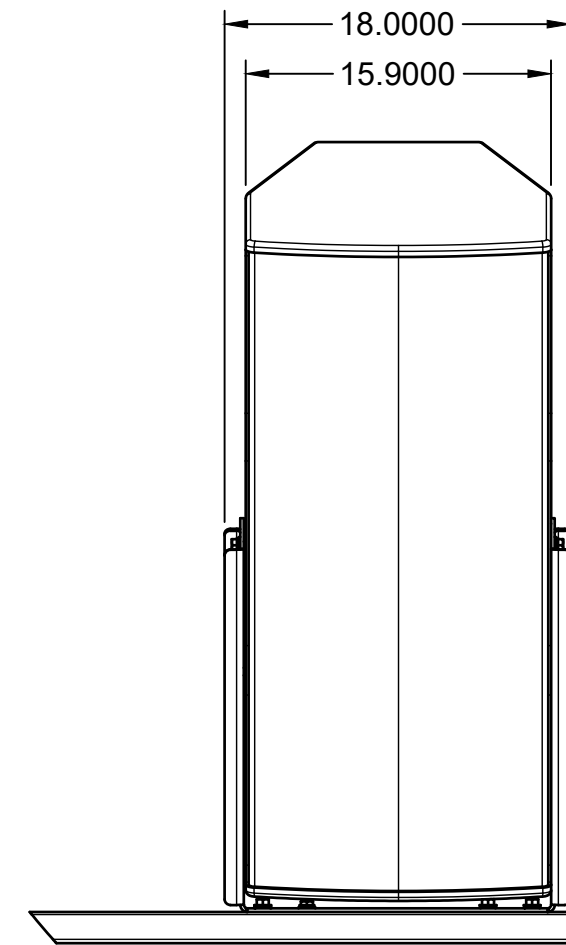

**DETAIL C  
TOP**

Bracket mounting hardware to Unstrut to be  $\frac{3}{8}$ " or larger, 316SS, or GR8+ Yellow zinc hardware.

Minimum 6 mounting locations required.

$\frac{3}{4}$ " Seal Tight Connector  
Connector to be installed onto panel, wire run through, terminations mad to loudspeaker bands, then panel sealed and permanently installed to rear of cabinet.

**DETAIL A  
REAR**

**DETAIL B  
FRONT**

Loudspeaker Wiring:  
LF 4ohm will be Red+ Black- twisted pair  
HF 8 ohm will be White+ Black- Twisted pair

**DETAILS:**

DIMENSIONS ARE IN INCHES  
TOLERANCES:  
LINEAR  $\pm 0.05$   
MACH ANGULAR  $\pm 0.5^\circ$   
BEND ANGULAR  $\pm 1^\circ$

**DETAIL E**  
**SCALE 1:8**

**DETAIL F**  
**SCALE 1:2**

DETAILS:  DIMENSIONS ARE IN INCHES TOLERANCES: LINEAR MACH ANGULAR BEND ANGULAR		THE INFORMATION CONTAINED IN THIS DOCUMENT IS THE SOLE PROPERTY OF <b>RMS-ACOUSTICS</b> . ANY COPY OR REPRODUCTION OF THIS DOCUMENT IN PART OR AS A WHOLE FOR THE BASIS OF MANUFACTURE OR SALE OF ANY ITEM OR APPARATUS DESCRIBED HEREIN WITHOUT WRITTEN AUTHORIZATION FROM <b>RMS-ACOUSTICS</b> IS PROHIBITED. <b>DO NOT SCALE DRAWING</b>			 <b>WWW.RMS-ACOUSTICS.COM</b> 13720 24TH ST E UNIT E110 SUMNER, WA 98390	
APPROVALS	DATE	PROJECT	SIZE	REV		
DRAWN: Ryan McCauley	7/17/2024	C24X Stadium Mount Bracket installation overview	B			
CHECKED:		2/2 SCALE 1:10			7/17/2024	